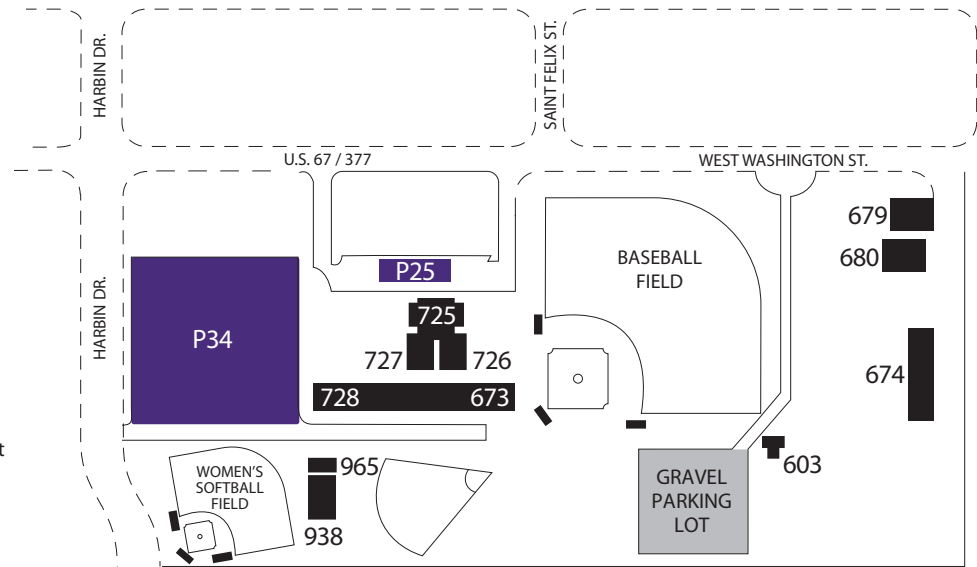

This map created May 2012

- 603 Greenhouse
- 673 Farm Machinery Lab
- 674 Maintenance Warehouse
- 679 Biology Research Lab
- 680 Biology Storage
- 725 Horticulture Lab
- 726 Horticulture Greenhouse East
- 727 Horticulture Greenhouse West
- 728 Agriculture Mechanics Lab
- 938 Women's Athletic Facility
- 965 Sports Medical Facility

Parking Lot Key:

Tarleton State University Agriculture Center

- 613 Water Treatment Facility
- 620 Shed
- 623 Shed
- 627 Barn
- 628 Dairy Barn
- 637 Warehouse
- 638 Shed
- 640 Residence
- 675 Livestock Center
- 678 Hay Barn
- 714 Equine Center
- 715 Free Stall Barn
- 716 Teaching Pavilion
- 717 Meats Laboratory
- 718 Swine Farrowing & Nursery
- 719 Swine Gestation
- 720 Poultry Laboratory
- 721 Poultry Laying House
- 722 Horse Laboratory
- 723 Stallion Stalls
- 724 Mare Shelter
- 729 Methane Research
- 730 Pump House
- 931 Storage Facility - Farm A
- 935 Storage Facility - Farm B
- 936 Tractor Shed / Shop
- 937 Greenhouse
- 973 Turf Grass Storage
- 974 Recycling Center
- 982 Agri Systems Management